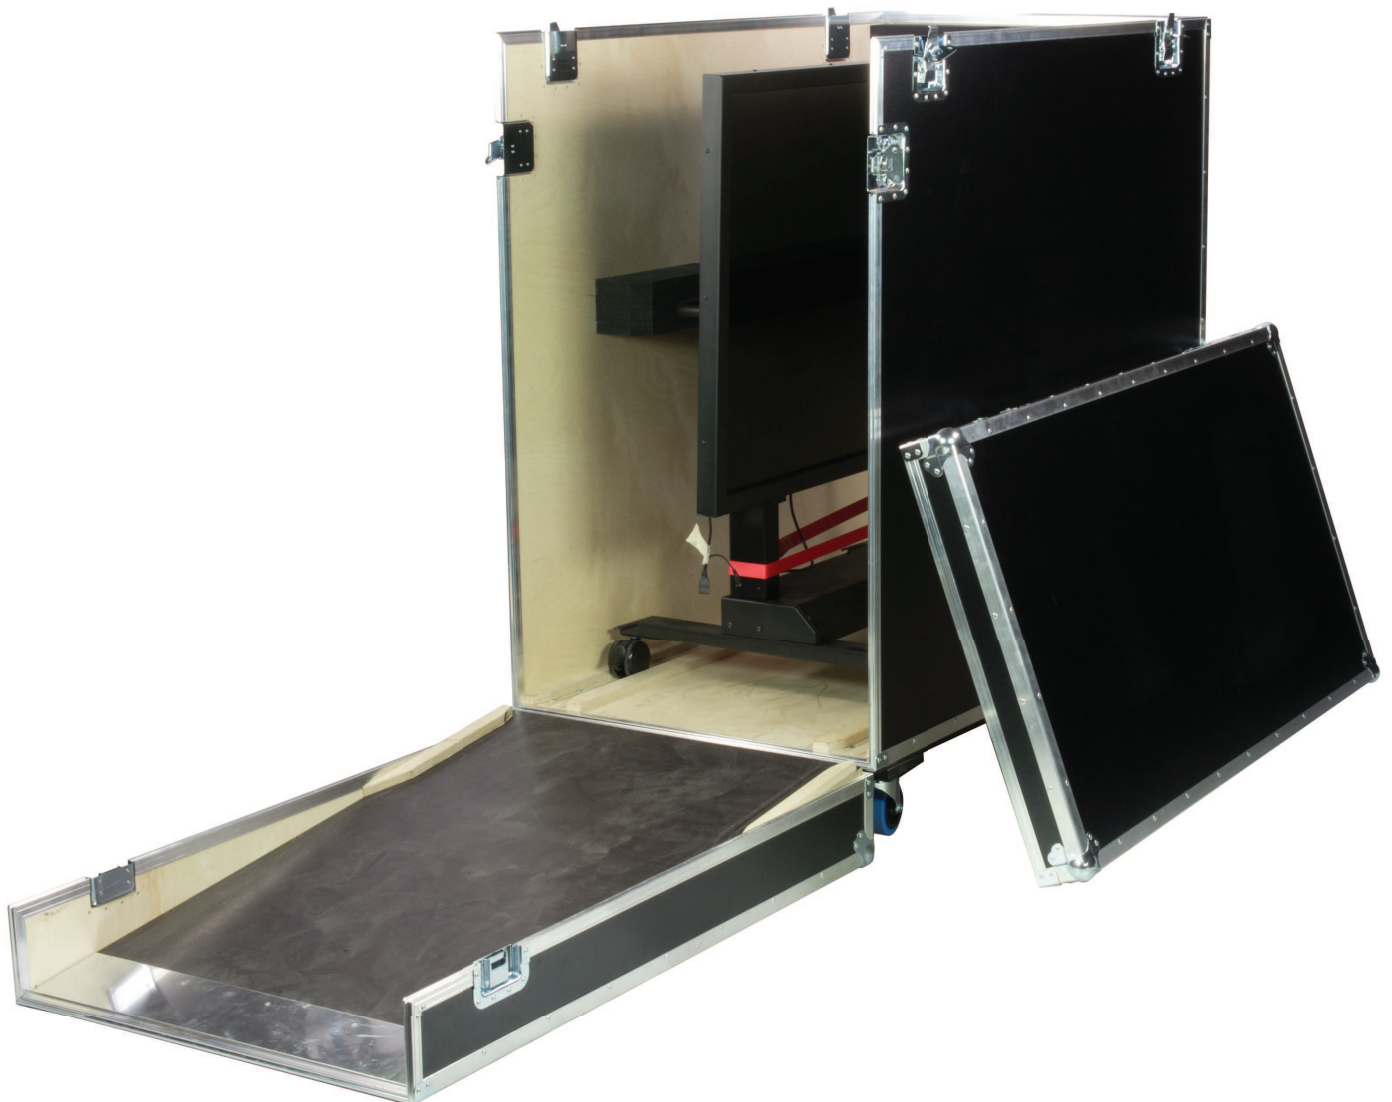

PT Flightcase Smart

For customers who want to transport our PT Lift Smart Universal combined with their 42" to 55" touch screen we offer a custom build flight case where the complete unit can be transported. The flight case comes in different sizes and colors.

Specifications

PRESTOP
PRODUCTS

YOUR
INTERACTIVE
EXPERIENCE

Type:	Flightcase
Mobility:	Mobile
Size:	146x76x148cm 57.5x30x58.3 inch
Max. screen size:	40 - 55 inch
Weight:	40 kg / 88 lbs
Color:	Black
Warranty:	2 years
Options:	Custom colors